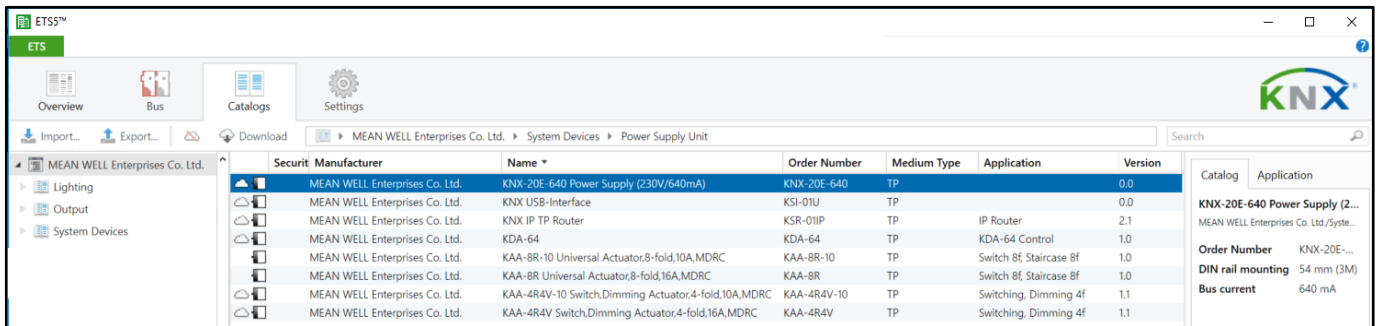

- ETS Online Catalog (end user can download without access MW website)

- User also can download the database of each MEAN WELL product from below hyperlinks.

Note: For the latest version Database of each MEAN WELL product, please always refer to ETS Online Catalog.